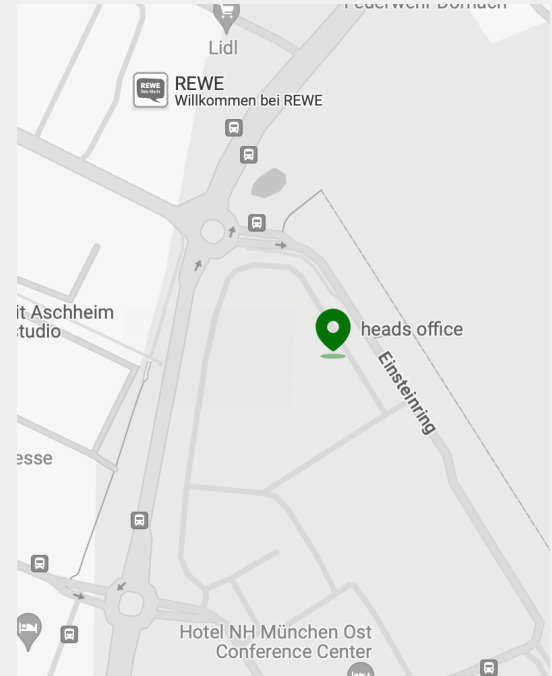

How do I get to the office by public transport?

From the central station

Take the **S2 in the direction of Erding to Riem**. From Riem take bus 263 (direction Feldkirchen S) and get off at Erdinger Landstraße. Alternatively, take bus 264 in the direction of Messestadt West U. and get off at Einsteinring Nord. From there it is a 4 minute walk.

Or take the **U2 towards Messestadt West**, get off at Messestadt West, change to bus 264 towards Riem Bf. Dornach and get off at Einsteinring Nord. Bus 263 Feldkirchen Bf. also goes to the HEADS office, get off at Otto-Hahn-Straße. From there it is a 6 minute walk.

→ [Go to Google Maps](#)

Where can I park? Can I come by bike?

From the central station

Parking is currently available in the HEADS car park, level 0 and level 1 (opposite the entrance). The car parks are marked with our logo.